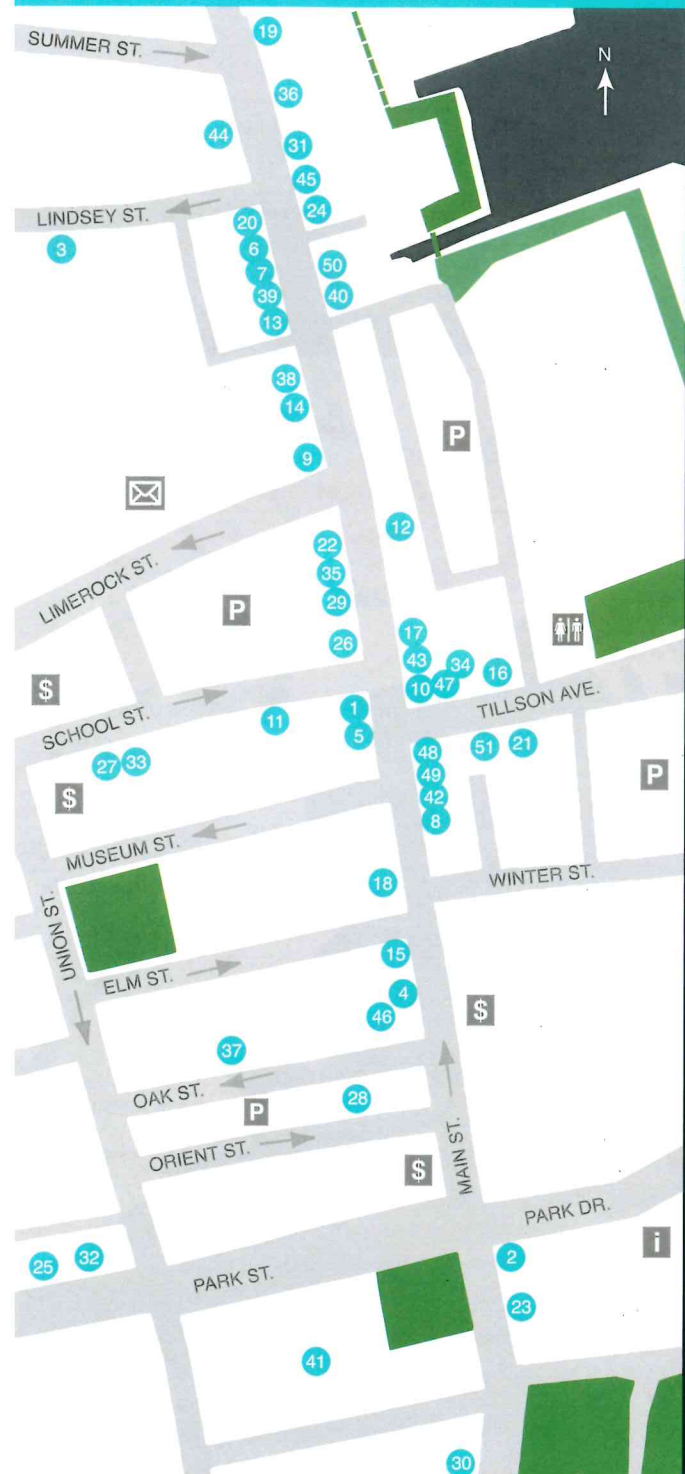

SHOPS+

- 1 ARCHIPELAGO
 - 2 BAY CHIROPRACTIC CENTER
 - 3 BAYOGA
 - 4 BLACK PARROT
 - 5 BY GEORGE JEWELRY
 - 6 CANDY HARBOR
 - 7 CAPE AIR
 - 8 C'EST LA VIE
 - 9 CLEMENTINE
 - 10 CURATOR
 - 11 THE DANCING ELEPHANT
 - 12 DAUGHTERS
 - 13 DISTINCTIVE TILE & DESIGN
 - 14 DOORYARD BOOKS
 - 15 DOUG'S BARBER SHOP
 - 16 EARTH FLOW + FIRE
 - 17 ESTATE JEWELRY EMPORIUM
 - 18 FARNSWORTH ART MUSEUM
 - 19 FIORE OILS & VINEGARS
 - 20 FLOWER GODDESS
 - 21 FLOWERS BY HOBOKEN
 - 22 FORTWELVE
 - 23 FRANK'S FAMILY HAIR CARE
 - 24 GAMAGE ANTIQUES
 - 25 GOOD IMPRESSIONS
 - 26 GRASSHOPPER SHOP
 - 27 HANNA DEHOFF MASSAGE THERAPY
 - 28 HELLO HELLO BOOKS
 - 29 HUSTON-TUTTLE
 - 30 JOHN PAUL & CO. SALON
 - 31 JONETTE'S RAVISHING RECALLS
 - 32 JULES CONSIGNMENT & RETAIL BOUTIQUE
 - 33 LEILA M PERCY MASSAGE
 - 34 LEVEL 10 SALON
 - 35 LOYAL BISCUIT CO.
 - 36 PDQ PHOTO
 - 37 PENNYROYAL ANTIQUES
 - 38 PERISCOPE
 - 39 PUFFIN'S NEST
 - 40 RHEAL DAY SPA
 - 41 RITE AID
 - 42 SEA BAGS
 - 43 SEAGULL COTTAGE
 - 44 SEASIDE SALON
 - 45 SIDECOUNTRY SPORTS
 - 46 SIREN SONG TATTOO
 - 47 SOMA PILATES
 - 48 SNOWDROP CONFECTIONS
 - 49 SOMEBODY LOVES ME BRIDAL
 - 50 SOGNO SALON
 - 51 THE WINE SELLER
- ADA'S KITCHEN 1
 - ATLANTIC BAKING CO. 2
 - BRASS COMPASS 3
 - CAFE MIRANDA 4
 - CLAN MACLAREN 5
 - DAIRY QUEEN 6
 - EARTH CANDY 7
 - ECLIPSE 8
 - FERRYSIDE LUNCH 9
 - FOG BAR & CAFE 10
 - HILL'S SEAFOOD CO. 11
 - IN GOOD COMPANY 12
 - THE LOBSTER SHACK 13
 - LULU'S GELATO 14
 - MAIN STREET MARKETS 15
 - MAINE FOODIE TOURS 16
 - MYRTLE STREET TAVERN 17
 - NORTH BEACON OYSTER BAR 18
 - PARK STREET GRILLE 19
 - ROCK CITY CAFE 20
 - ROCK CITY ROASTERY 21
 - ROCK HARBOR PUB 22
 - ROCKLAND CAFE 23
 - RUSTICA CUCINA 24
 - SAMMY'S DELUXE 25
 - THE SMOOTHIE HAVEN 26
 - SUZUKI'S SUSHI BAR 27
 - TIME OUT PUB 28
 - WATERWORKS PUB 29
- THE ART LOFT 1
 - ART SPACE 2
 - BLACK HOLE 3
 - CALDBECK GALLERY 4
 - CMCA 5
 - CRAFT GALLERY 6
 - DOWLING WALSH GALLERY 7
 - FARNSWORTH ART MUSEUM 8
 - THE FISCHER GALLERY 9
 - GALLERY 440 10
 - THE GAUTSCHI CENTER 11
 - HARBOR SQUARE GALLERY 12
 - JONATHAN FROST GALLERY 13
 - LANDING GALLERY 14
 - LIGHTHOUSE MUSEUM 15
 - PROJECT PUFFIN 16
 - STANHOPE & SPENCER 17
 - THE STRAND THEATRE 18
 - WYETH CENTER 19
 - YVETTE TORRES FINE ART 20
 - 25 OAK ST. 21