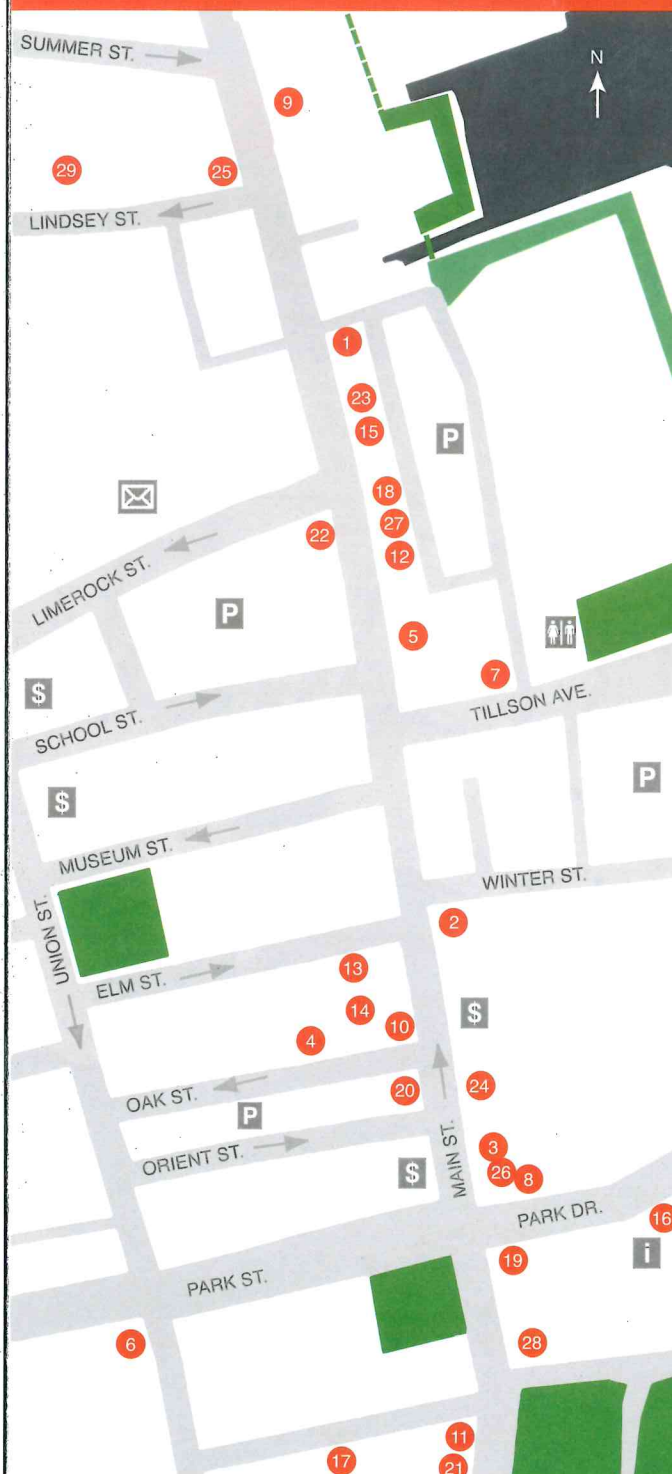

SHOPS+